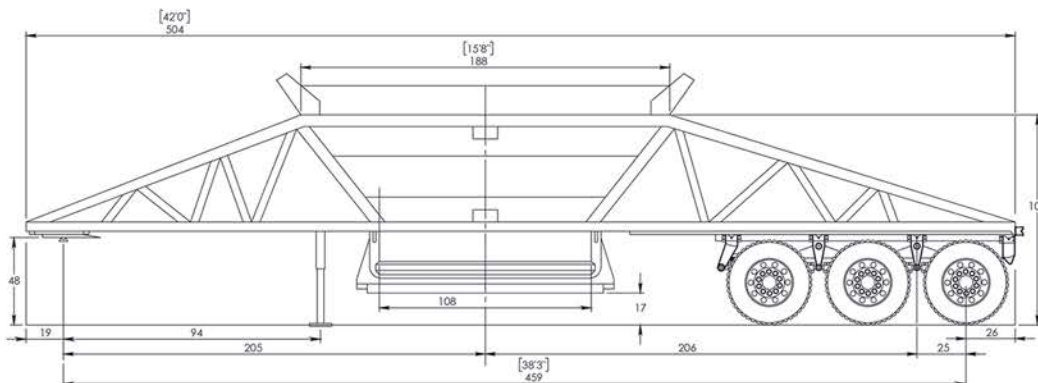

sales@ranco.com | (888) 424-4004 | www.ranco.com